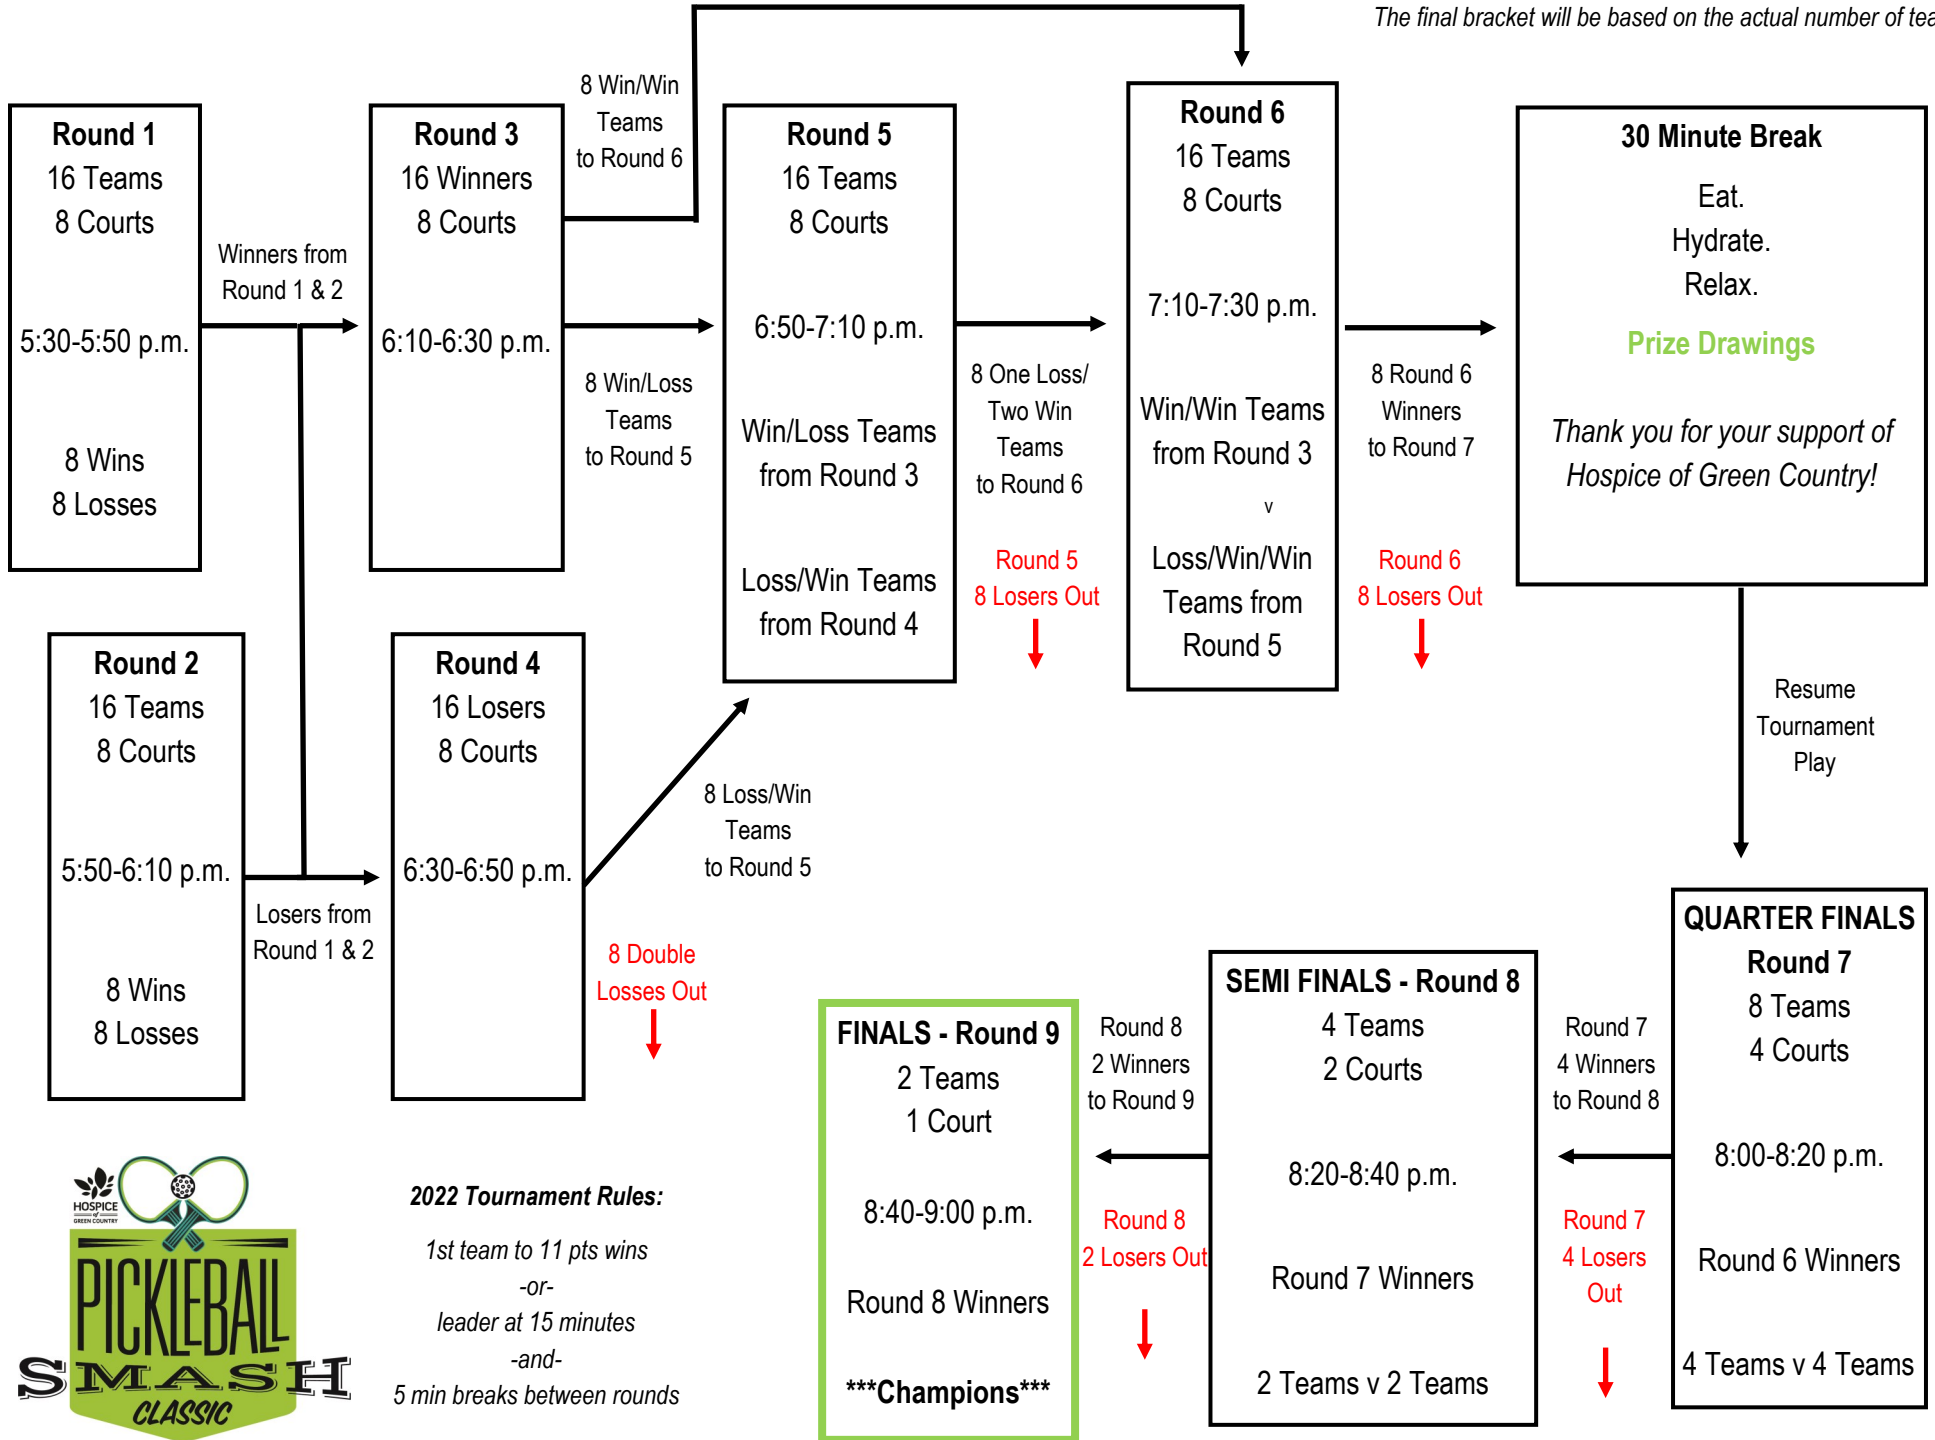

Bracket strategy assumes a maximum of 32 teams total.
The final bracket will be based on the actual number of teams.

2022 Tournament Rules:

1st team to 11 pts wins
-or-
leader at 15 minutes
-and-
5 min breaks between rounds