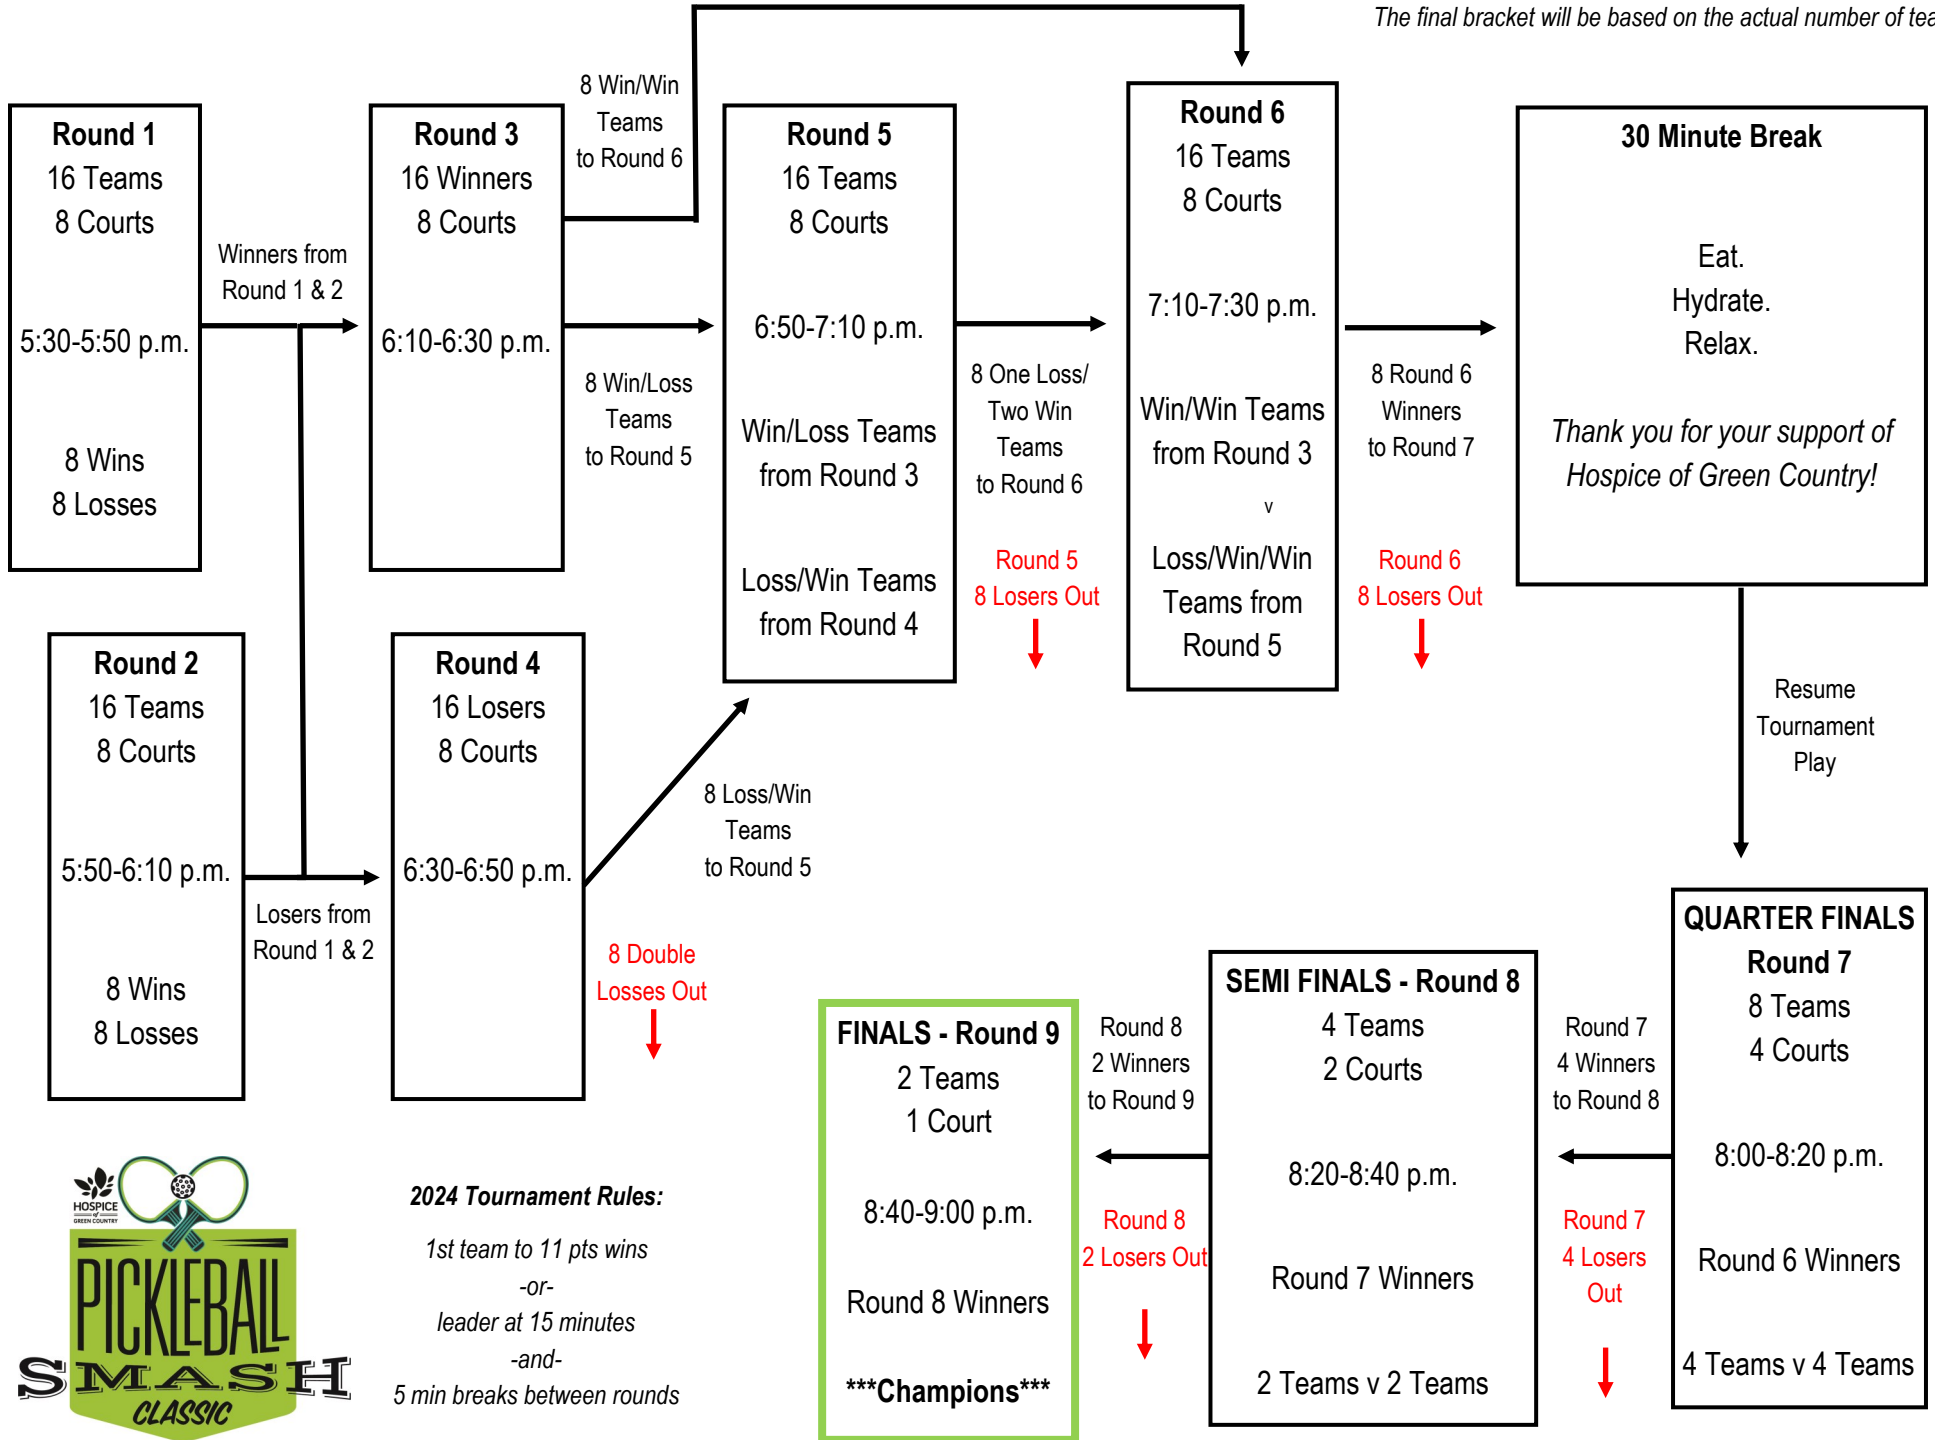

Bracket strategy assumes a maximum of 32 teams total.  
The final bracket will be based on the actual number of teams.

**2024 Tournament Rules:**

- 1st team to 11 pts wins
- or-
- leader at 15 minutes
- and-
- 5 min breaks between rounds